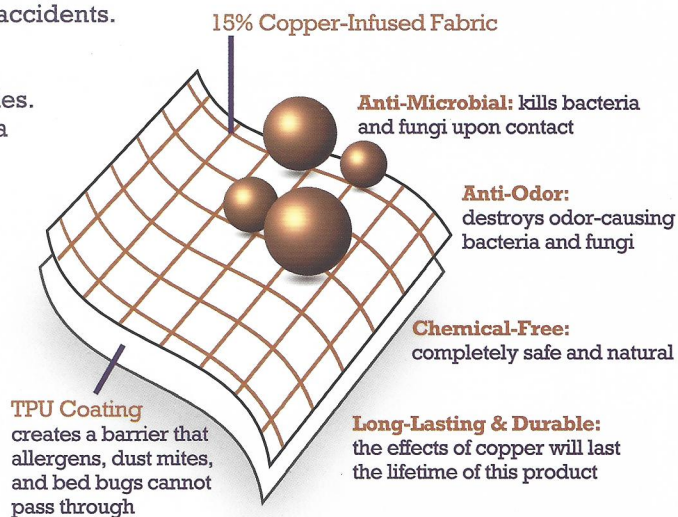

Sleeping on this copper-infused fabric has numerous advantages, including natural anti-microbial properties. Our proprietary microfiber is thermo-regulating, for a very comfortable sleep experience.

Satisfaction guaranteed or return to us within 5 years with purchase receipt for a full refund.

Fits Mattresses 54 in x 75 in (137 cm x 190 cm)  
Stretches to fit up to 15 in (38 cm) deep mattresses

Top | Cubierta | Couverture:  
85% Polyester | 15% Copper-Infused Polyester  
85% Poliéster | 15% Poliéster con infusión de cobre  
85% Polyester | 15% Polyester imprégné de cuivre

Sidewall | Flanco | Paroi Latérale:  
100% Polyester | Poliéster | Polyester

Machine wash cold, permanent press cycle with like colors. Do not bleach. Tumble dry no heat. Do not iron. Do not dry clean.

15% Copper-Infused Fabric

**Anti-Microbial:** kills bacteria and fungi upon contact

**Anti-Odor:** destroys odor-causing bacteria and fungi

**Chemical-Free:** completely safe and natural

**TPU Coating** creates a barrier that allergens, dust mites, and bed bugs cannot pass through