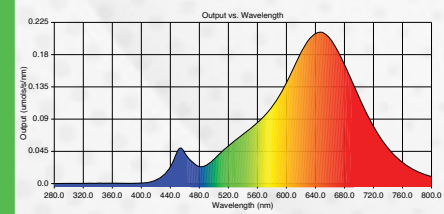

# WIDE SPECTRUM LED GROW BULB

Fits Standard Light Socket

9.75 in.\*

PPF  
28.22

MODEL#: GR-REF1SS

### FEATURES:

- 28.22 PPF
- Shatter-resistant polycarbonate lens
- Fits standard light socket (E26)
- Wide spectrum color
- Low heat output
- Accredited USA lab tested
- ETL rated for damp locations
- 3 Year limited warranty

### SPECS:

PPF	28.22
Watts	33
Red PF	17.98
Blue PF	2.27
FRPF	5.33
Red Spectrum (nm)	645
Blue Spectrum (nm)	455
LED Life	50,000 hrs.
Volts	120v
Operating Temp	-4~104°F
Beam Angle	100°
Spectrum	Wide
Growth Zone (Height)	12" - 18"
Bulb Base	Standard E26 (Edison Base)